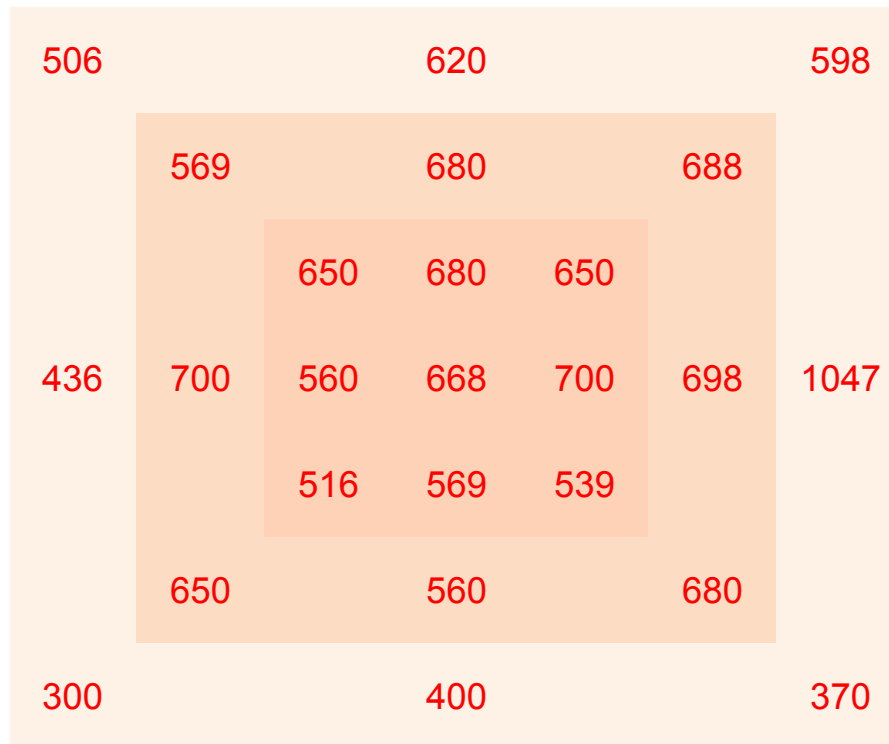

# GLMF-400W-120V

4x4ft @6inch

4x4ft @12inch

4x4ft @18inch

4x4ft @24inch