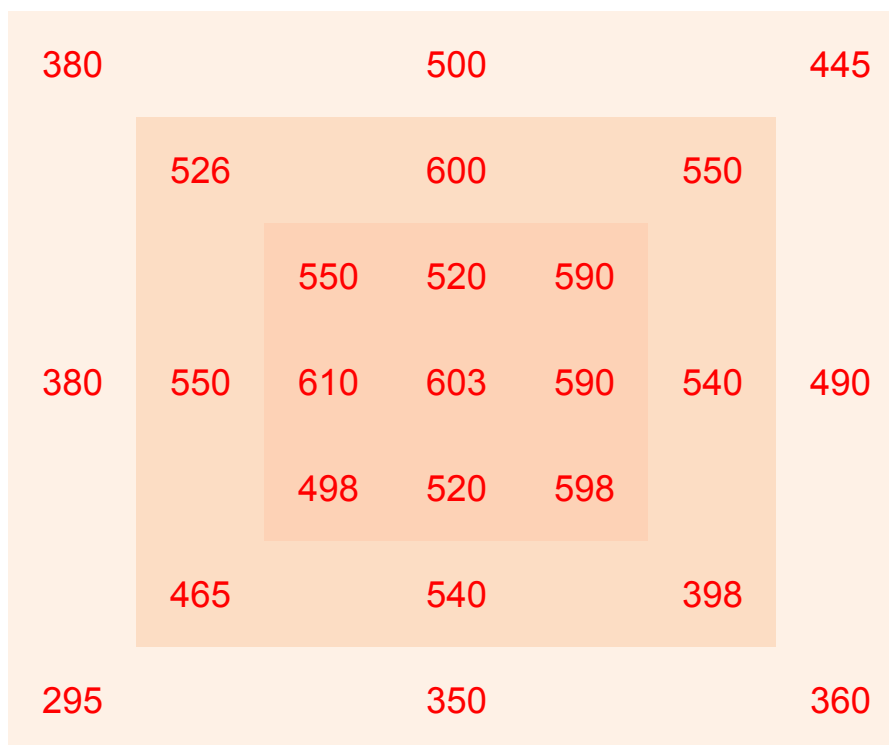

# GLMF-400W-120V

4x4ft @6inch

4x4ft @12inch

4x4ft @18inch

4x4ft @24inch