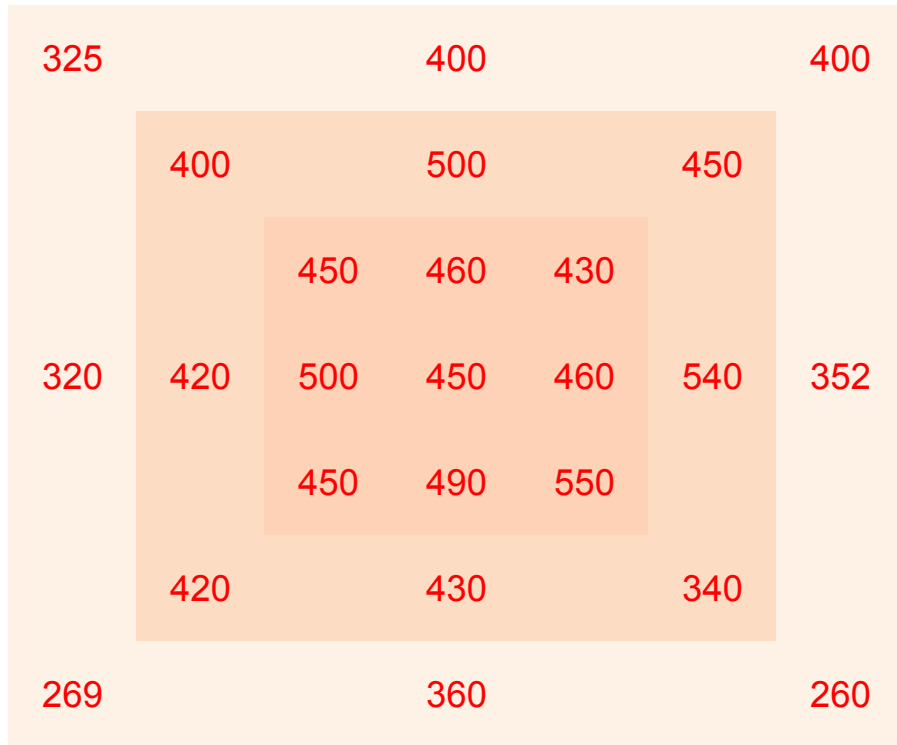

# GLMF-400W-120V

4x4ft @6inch

4x4ft @12inch

4x4ft @18inch

4x4ft @24inch