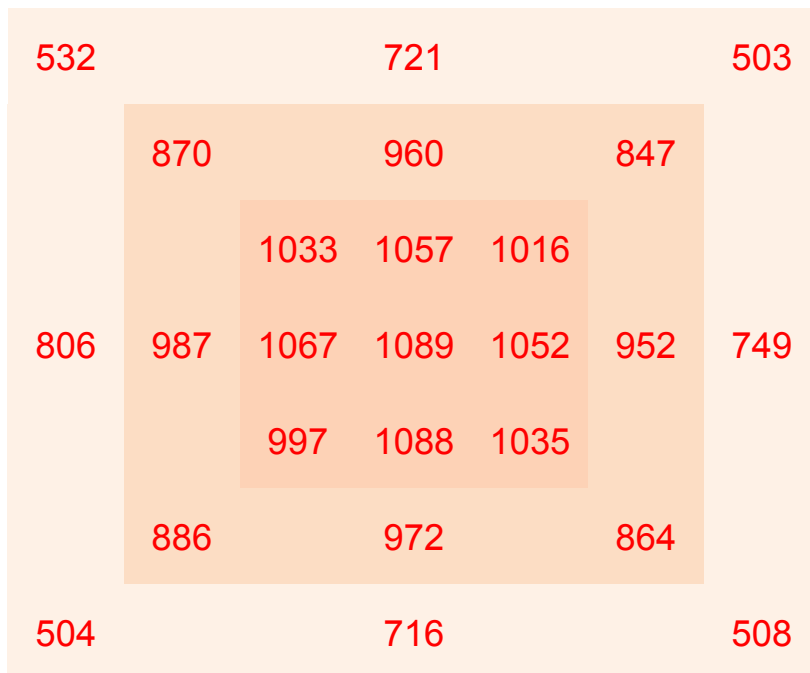

GLMF-640W-120V

4x4ft @6inch

4x4ft @12inch

4x4ft @18inch

4x4ft @24inch