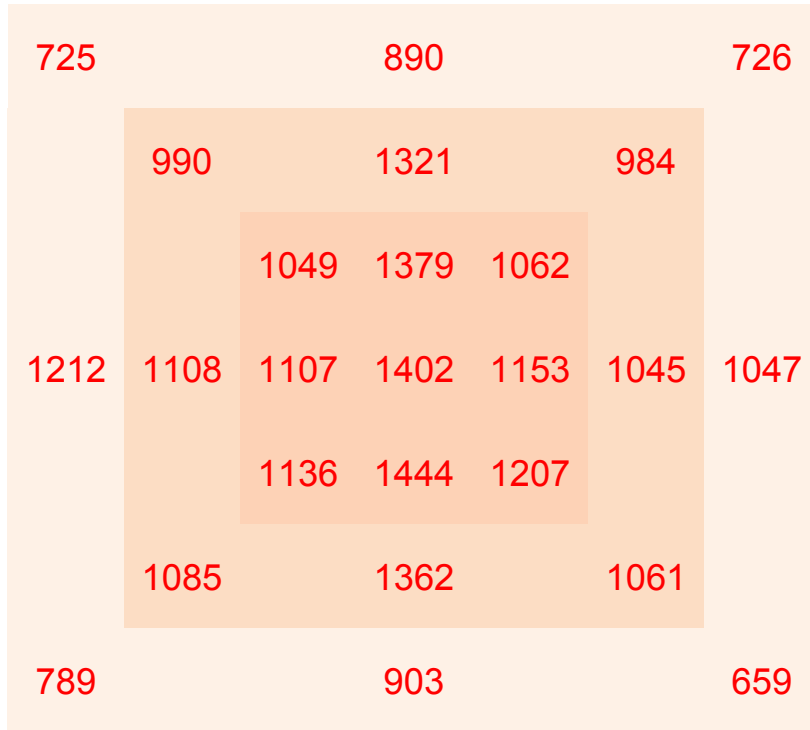

GLMF-640W-120V

4x4ft @6inch

4x4ft @12inch

4x4ft @18inch

4x4ft @24inch