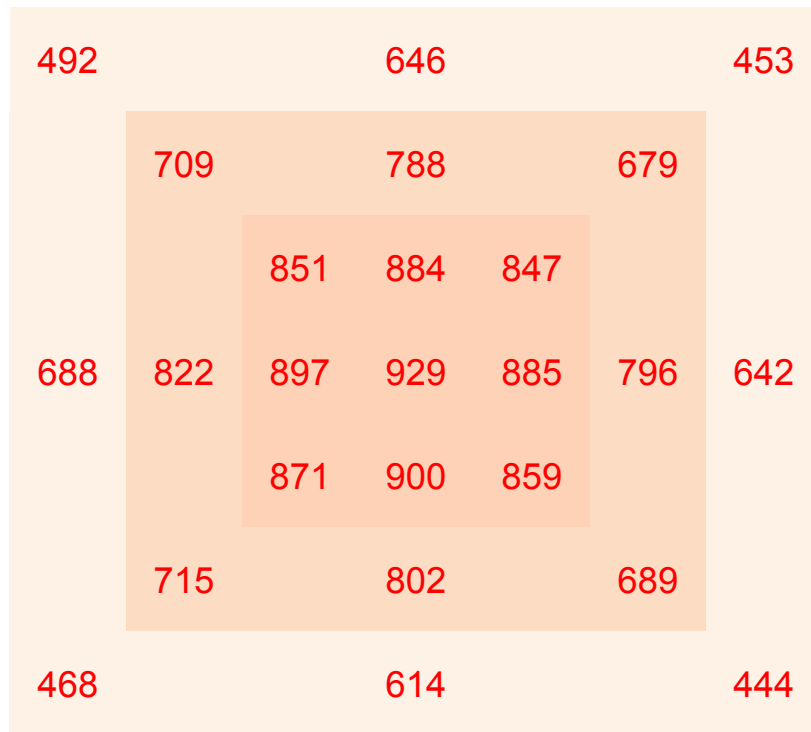

GLMF-640W-120V

4x4ft @6inch

4x4ft @12inch

4x4ft @18inch

4x4ft @24inch