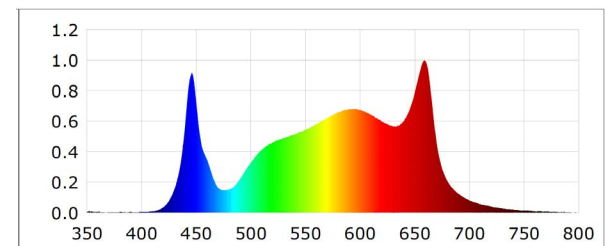

[PPFD CHART](#)
[INSTALLATION](#)

## SPECIFICATIONS

Power	720W
PPE	2.7 $\mu\text{mol}/\text{J}$
PPF	1,944 $\mu\text{mol}$
Thermal Management	Passive
Dimmer	Manual knob + RJ14 port
Certification	cETL, DLC
Fixture Dimensions	42" x 44.5"
Spectrum	Full Spectrum
LED Quantity	2220 pcs
Footprint	4' X 4'
Warranty	5 years

## FULL SPECTRUM

This spectrum promotes flowering, robust stem growth, and proper node spacing.

Intertek

FAST  
DELIVERY