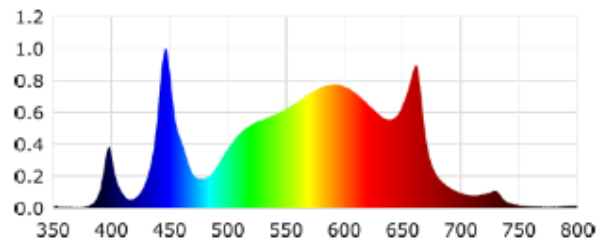

PAR+ SPECTRUM

This spectrum promotes increases in THC, CBD, terpenes, flavonoids, antioxidants/vitamins, and pigmentation etc.

ELECTRICAL

120-277V 50/60Hz available, NEAM 5-15P AC Plug
347V optional

SMART CONTROLLER

Easily control up to 160 fixtures with smart controller via
RJ14 port

WHAT'S INSIDE

- **A** GLMF-800E fixture
- **B** External RJ14 network cable
- **C** Input power cable
- **D** Power supply
- **E** 8 X screws
- **F** 4 X 1/8" rope ratchet
- **G** Mounting brackets for power supply