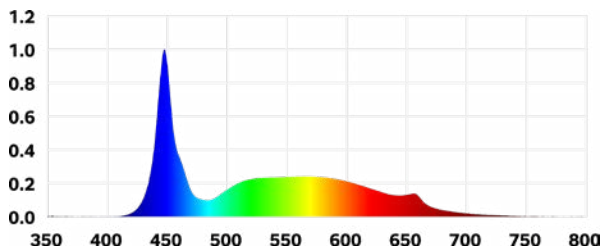

SPECIFICATIONS

| | |
|--------------------------------|------------------------------|
| Power | 25W |
| PPE | 2.4 $\mu\text{mol}/\text{J}$ |
| Input Current | 0.09-0.21 A@25W |
| Color Temperature | 9000K |
| Ambient Temperature | 0-35 °C / 32-95 °F |
| Certification | cETL |
| Fixture Dimensions | 4ft |
| Min Power Factor | 0.9 |
| Lifespan (90% of Life) | 54,000+hours |
| Waterproof Rating | IP66 |
| Warranty | 3 years |

CLONE SPECTRUM

The new LED Clone twin-pack contains two energy-efficient led bars which deliver a superior 9000K spectrum, specifically tailored to promote quick rooting, overall plant health, and vigorous early growth in both stem cuttings and seedings.